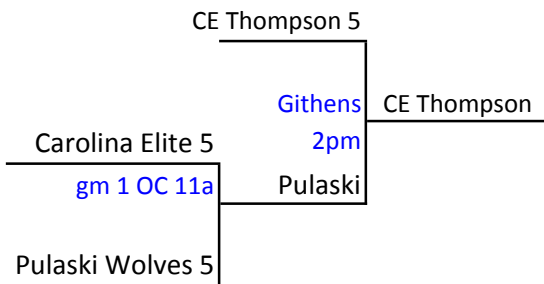

CAROLINA ELITE MLK RISING STARS CLASSIC TOURNAMENT SCHEDULE

3rd/4th grade

Beyond the Rim
Phoenix 3/4
CE Thompson 4

5th grade

Carolina Elite 5
Lady Phoenix 5
Pulaski Wolves 5
CE Thompson 5

MS Slvr A

Pulaski Wolves 6
Flames 6- Davis
Fairfax All Stars
CE Simmermon

MS Slvr B

Lady Phoenix 7
Triangle Tarheels 6
CE Adams 5/6

8th grade

CE Express 7/8
Flames -Easton 8
BRHHM Outlaws
Flames - Blue 7

3rd/4th grade

Beyond the Rim

5th grade