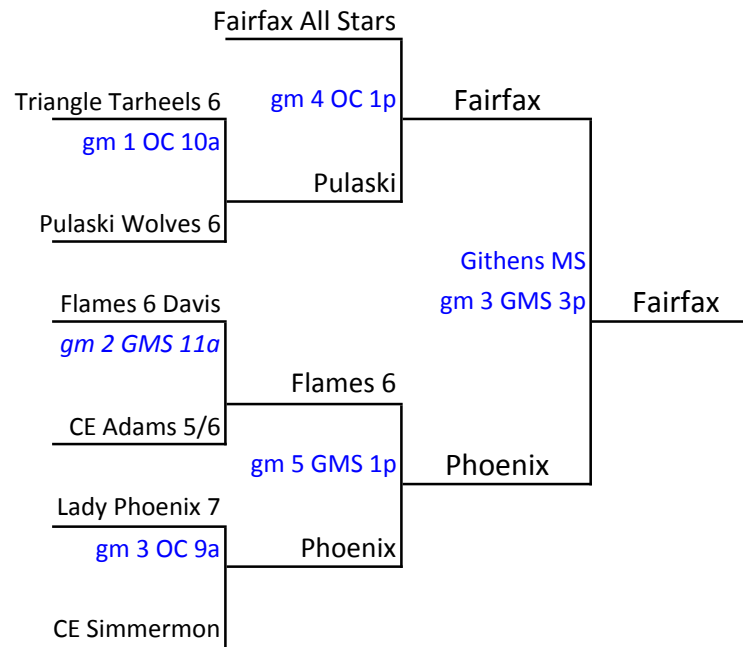

## 8th grade

CE Express 7/8  
Flames -Easton 8  
BRHHM Outlaws  
Flames - Blue 7

## 3rd/4th grade

Beyond the Rim

## 5th grade

## Middle School Silver

6th/7th grade